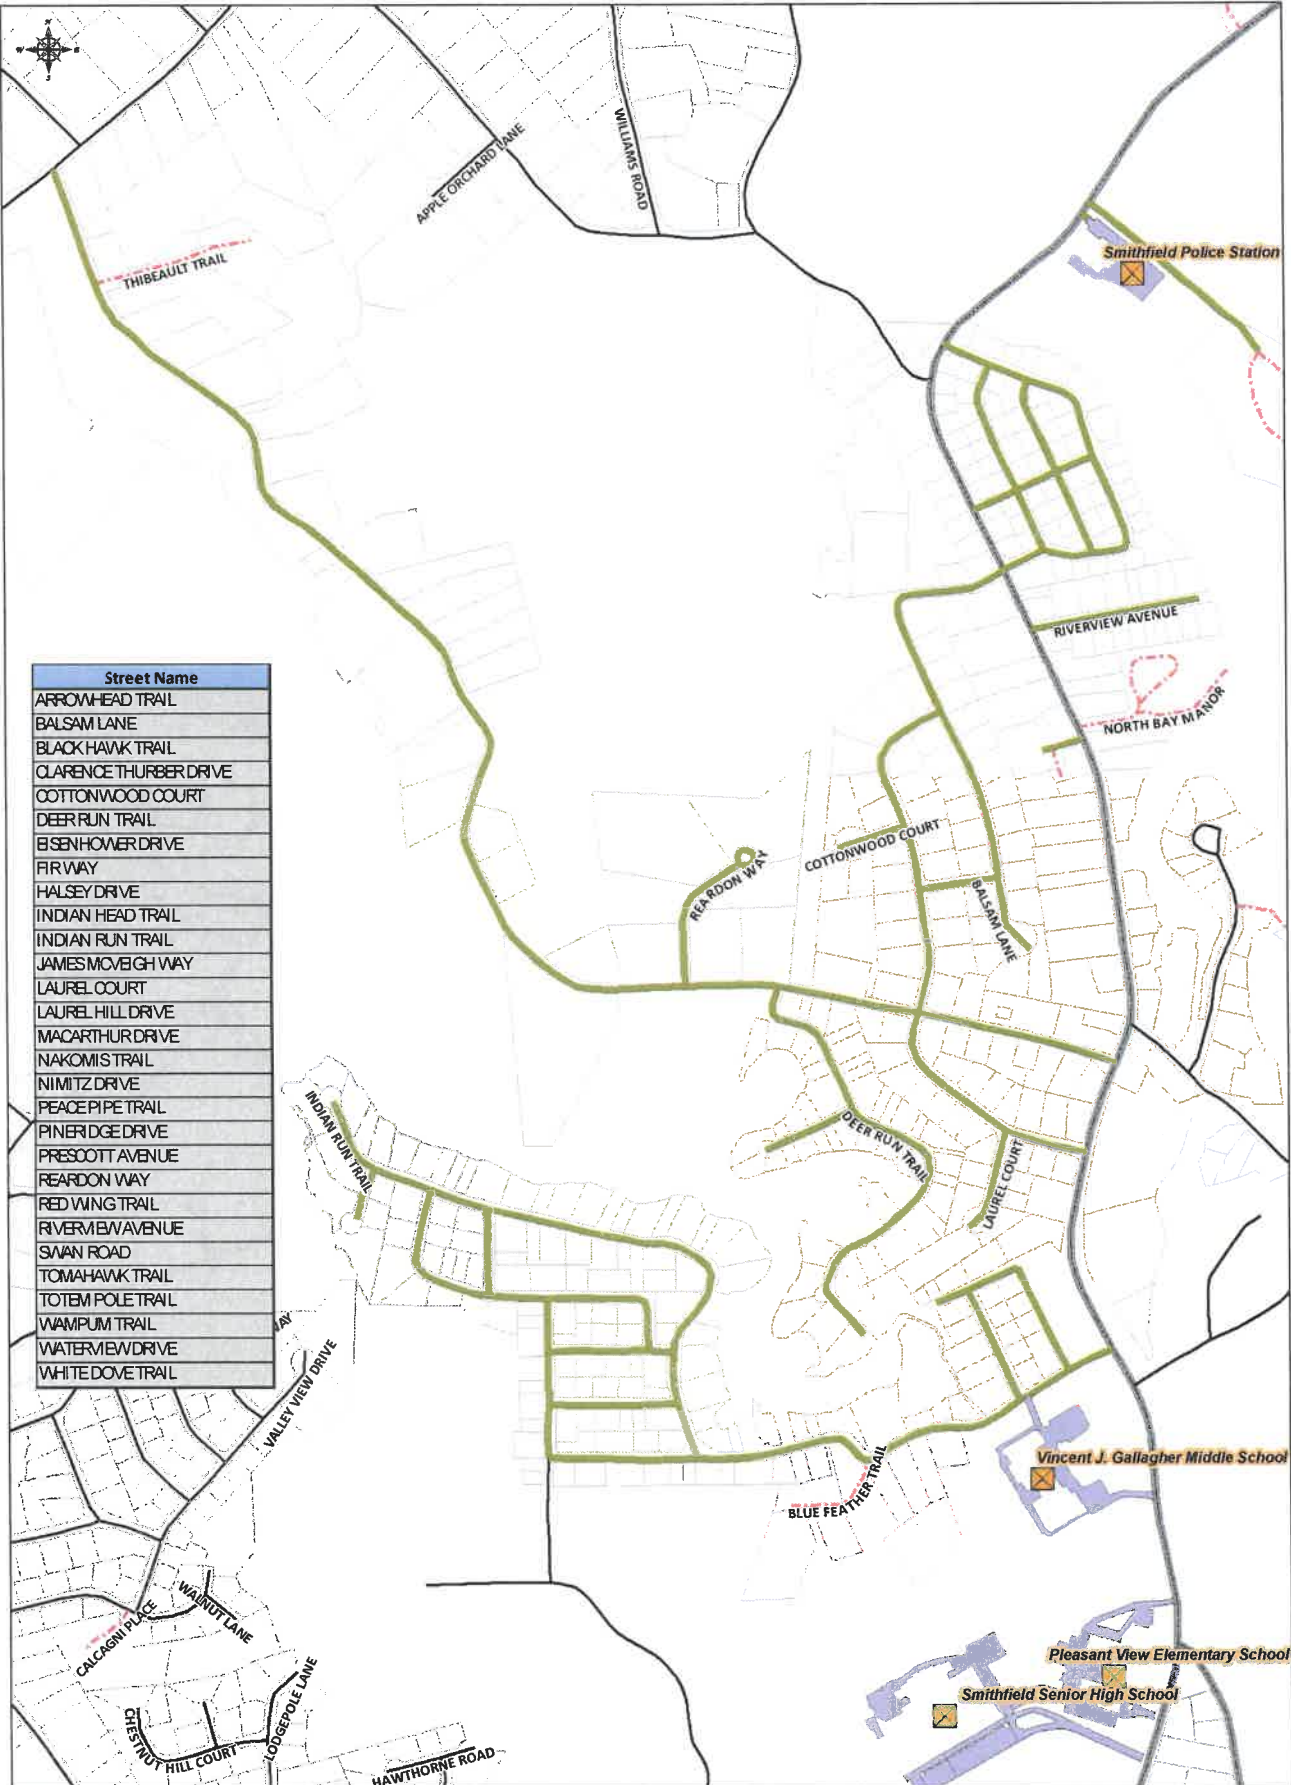

Street Name
ARROWHEAD TRAIL
BALSAM LANE
BLACK HAWK TRAIL
CLARENCE THURBER DRIVE
COTTONWOOD COURT
DEER RUN TRAIL
EISENHOWER DRIVE
FIR WAY
HALSEY DRIVE
INDIAN HEAD TRAIL
INDIAN RUN TRAIL
JAMES MCGEEGH WAY
LAUREL COURT
LAUREL HILL DRIVE
MACARTHUR DRIVE
NAKOMI TRAIL
NIMITZ DRIVE
PEACE PIPE TRAIL
PINERIDGE DRIVE
PRESCOTT AVENUE
REARDON WAY
RED WING TRAIL
RIVERVIEW AVENUE
SWAN ROAD
TOMAHAWK TRAIL
TOTEM POLE TRAIL
WAMPUM TRAIL
WATERVIEW DRIVE
WHITE DOVE TRAIL

Plow Route: 7
Total Miles: 6.76

Town of Smithfield, Rhode Island
Department of Public Works

Legend

- Plow Route
- State Road
- Town Road
- Private/Other Road
- Parking Lot